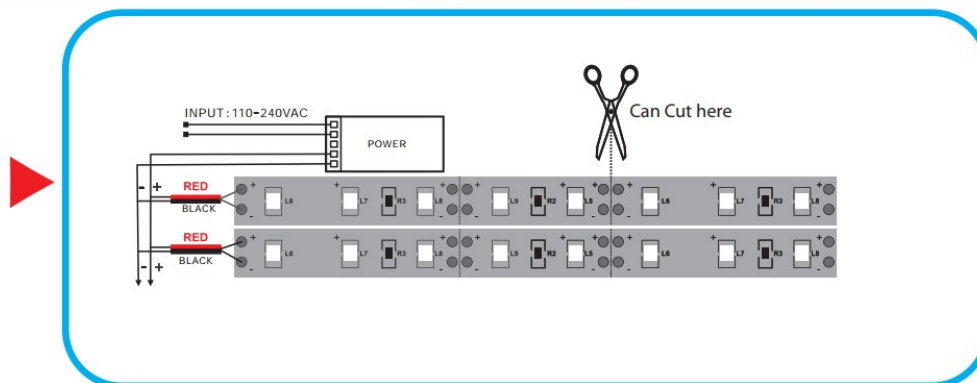

## Wymiary:

## Schemat podłączenia:

Waterproof strips without tubes can stick directly with the 3M tape.

Waterproof strips with tubes add 2 clips per meter, 3 pcs clips/2m, 4 pcs clips/3m.....

Connection illustration  
(single color)